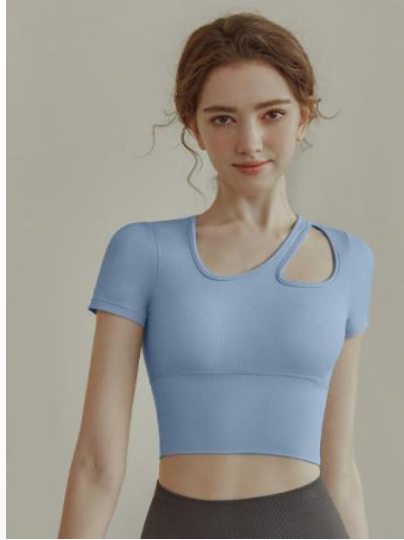

Material: 82.5%polyester+17.5%spandex

White

Black

Green

Product Selling Point:

- 1.15cm Wide Flat Elastic Waistband ,offer support and compression for tummy and butt
- 2.3D cutting, buttery soft & high waisted
- 3.Shape your body,splicing and contrasting color design

Color

Ivory White

Black

Greyish Blue

Green

Product Selling Point:

- 1.Built in bra:elastic band inside keeps your bra in place, avoid the trouble of wear underwear
- 2. Upgraded fabric is very flattering,soft,sweating-wicking and 4-way stretch
- 3.Multifunctional Bra,for low to medium impact activities like yoga, pilates, walking, running, dance, gym class and everyday wear.

Product Name

Women's Yoga Top

EXW Price

\$4.8

Size

S-XXL

Model No.: JYT7389

Material: 82.5%polyester+17.5%spandex

Color

White

Black

Blue

Pink

Green

Product Selling Point:

- 1.Built in bra:elastic band inside keeps your bra in place, avoid the trouble of wear underwear
- 2. Upgraded fabric is very flattering,soft,sweating-wicking and 4-way stretch
- 3.Multifunctional Bra,for low to medium impact activities like yoga, pilates, walking, running, dance, gym class and everyday wear.