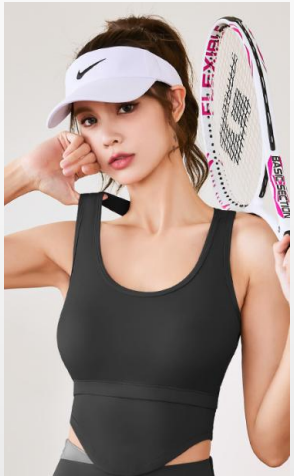

Product Name

Women's Yoga Top

EXW Price

\$4.8

Size

S-XXL

Model No.: JYT6958

Material: 82.5%polyester+17.5%spandex

Color

Khaki

Black

Purple

Product Selling Point:

- 1.Built in bra:elastic band inside keeps your bra in place, avoid the trouble of wear underwear**
- 2. Upgraded fabric is very flattering,soft,sweating-wicking and 4-way stretch**
- 3.Multifunctional Bra,for low to medium impact activities like yoga, pilates, walking, running, dance, gym class and everyday wear.**

Material: 82.5%polyester+17.5%spandex

White

Black

Green

Product Selling Point:

- 1.15cm Wide Flat Elastic Waistband ,offer support and compression for tummy and butt
- 2.3D cutting, buttery soft & high waisted
- 3.Shape your body,splicing and contrasting color design

Color

Blue

Black

Purple

Product Selling Point:

- 1.Built in bra:elastic band inside keeps your bra in place, avoid the trouble of wear underwear
- 2. Upgraded fabric is very flattering,soft,sweating-wicking and 4-way stretch
- 3.Multifunctional Bra,for low to medium impact activities like yoga, pilates, walking, running, dance, gym class and everyday wear.