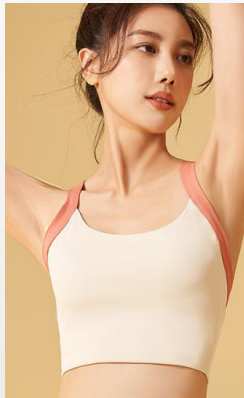

Color

Khaki

Black

Purple

Product Selling Point:

- 1.Built in bra:elastic band inside keeps your bra in place, avoid the trouble of wear underwear**
- 2. Upgraded fabric is very flattering,soft,sweating-wicking and 4-way stretch**
- 3.Multifunctional Bra,for low to medium impact activities like yoga, pilates, walking, running, dance, gym class and everyday wear.**

Product Name

Women's yoga top

EXW Price

\$4.8

Size

S-XXL

Color

Model No.: JYT7377

Material: 82.5%polyester+17.5%spandex

White

Black

Green

Product Selling Point:

- 1.15cm Wide Flat Elastic Waistband ,offer support and compression for tummy and butt
- 2.3D cutting, buttery soft & high waisted
- 3.Shape your body,splicing and contrasting color design

Color

Blue

Black

Purple

Product Selling Point:

- 1.Built in bra:elastic band inside keeps your bra in place, avoid the trouble of wear underwear
- 2. Upgraded fabric is very flattering,soft,sweating-wicking and 4-way stretch
- 3.Multifunctional Bra,for low to medium impact activities like yoga, pilates, walking, running, dance, gym class and everyday wear.