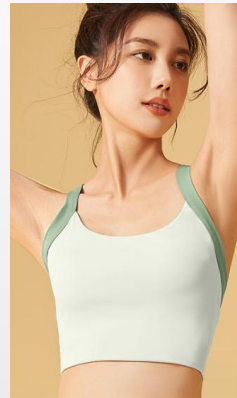

Color

Khaki

Black

Purple

Product Selling Point:

- 1.Built in bra:elastic band inside keeps your bra in place, avoid the trouble of wear underwear**
- 2. Upgraded fabric is very flattering,soft,sweating-wicking and 4-way stretch**
- 3.Multifunctional Bra,for low to medium impact activities like yoga, pilates, walking, running, dance, gym class and everyday wear.**

Product Name

Women's yoga top

EXW Price

\$4.8

Size

S-XXL

Color

Model No.: JYT7377

Material: 82.5%polyester+17.5%spandex

White

Black

Green

Product Selling Point:

- 1.15cm Wide Flat Elastic Waistband ,offer support and compression for tummy and butt
- 2.3D cutting, buttery soft & high waisted
- 3.Shape your body,splicing and contrasting color design

Color

Blue

Black

Purple

Product Selling Point:

- 1.Built in bra:elastic band inside keeps your bra in place, avoid the trouble of wear underwear
- 2. Upgraded fabric is very flattering,soft,sweating-wicking and 4-way stretch
- 3.Multifunctional Bra,for low to medium impact activities like yoga, pilates, walking, running, dance, gym class and everyday wear.