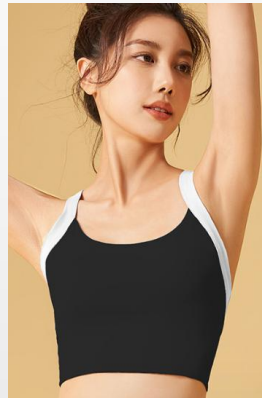

Color

Khaki

Black

Purple

Product Selling Point:

- 1.Built in bra:elastic band inside keeps your bra in place, avoid the trouble of wear underwear**
- 2. Upgraded fabric is very flattering,soft,sweating-wicking and 4-way stretch**
- 3.Multifunctional Bra,for low to medium impact activities like yoga, pilates, walking, running, dance, gym class and everyday wear.**

Product Name

Women's yoga top

EXW Price

\$4.8

Size

S-XXL

Color

Model No.: JYT7377

Material: 82.5%polyester+17.5%spandex

White

Black

Green

Product Selling Point:

- 1.15cm Wide Flat Elastic Waistband ,offer support and compression for tummy and butt
- 2.3D cutting, buttery soft & high waisted
- 3.Shape your body,splicing and contrasting color design

Color

Blue

Black

Purple

Product Selling Point:

- 1.Built in bra:elastic band inside keeps your bra in place, avoid the trouble of wear underwear
- 2. Upgraded fabric is very flattering,soft,sweating-wicking and 4-way stretch
- 3.Multifunctional Bra,for low to medium impact activities like yoga, pilates, walking, running, dance, gym class and everyday wear.