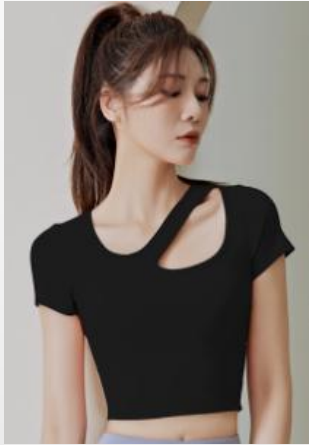

Material: 82.5%polyester+17.5%spandex

White

Black

Green

Product Selling Point:

- 1.15cm Wide Flat Elastic Waistband ,offer support and compression for tummy and butt
- 2.3D cutting, buttery soft & high waisted
- 3.Shape your body,splicing and contrasting color design

Color

Ivory White

Black

Greyish Blue

Green

Product Selling Point:

- 1.Built in bra:elastic band inside keeps your bra in place, avoid the trouble of wear underwear
- 2. Upgraded fabric is very flattering,soft,sweating-wicking and 4-way stretch
- 3.Multifunctional Bra,for low to medium impact activities like yoga, pilates, walking, running, dance, gym class and everyday wear.

Product Name

Women's Yoga Top

EXW Price

\$4.8

Size

S-XXL

Model No.: JYT7389

Material: 82.5%polyester+17.5%spandex

Color

White

Black

Blue

Pink

Green

Product Selling Point:

- 1.Built in bra:elastic band inside keeps your bra in place, avoid the trouble of wear underwear
- 2. Upgraded fabric is very flattering,soft,sweating-wicking and 4-way stretch
- 3.Multifunctional Bra,for low to medium impact activities like yoga, pilates, walking, running, dance, gym class and everyday wear.