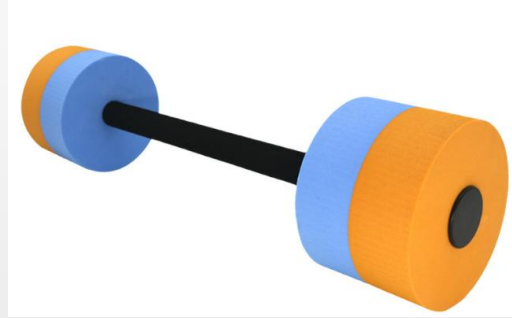

Product Name

Long barbell on the water

EXW Price

\$7/Pair

Size

15cm * 74.5cm

Model No.: BA-659

Color

Red

Green

Blue+Orange (For kids)

Product specification:
1.Dimension: 15cm * 15cm * 74.5cm
2.Material:EVA
3.Usage:Swimming practice use
4.MOQ:50 sets