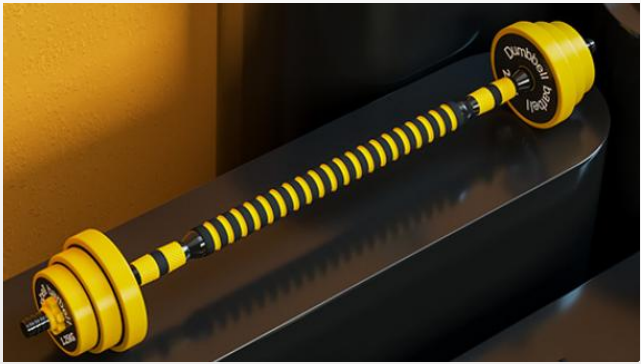

Modes

Light barbell

Heavy barbell

Dumbbell

Product Details:

- 1. Barbell rod Length: 40CM
- 2. Product specification: We also have 10kg, 15kg, 20kg, 30kg, 50kg for choose
- 3. Material: HDPE+PP+Iron sand
- 4. Component: Barbell rod*1, Dumbbell rod*2, Bumper vinyl weight plates*12, Four nuts
- 5. MOQ: 50 sets

Modes

Light barbell

Heavy barbell

dumbbell

Product specification:
1.Barbell rod Length: 42CM
2.Product specification: 10kg,20kg,30kg,40kg for choose
3.Material:PVC+Iron sand
4.Component:Barbell rod*1,Dumbbell rod*2,Bumper vinyl weight plates*12,Four nuts
5.MOQ:50 sets

Product Name

Free disassemblable
Barbell set

EXW Price

\$36.27/Set

Color&Weight

Black+Yellow 20kg

Model No.: BA-263

Accessories: 2kg*4 1.5kg*4 1.25kg*4

Modes

Light barbell

Heavy barbell

Dumbbell

Product specification:

1. Barbell rod Length: 40CM
2. Product specification: 10kg, 15kg, 20kg, 25kg, 30kg, 40kg for choose
3. Material: PVC+Iron
4. Component: Barbell rod*1, Dumbbell rod*2, Bumper vinyl weight plates*12, Four nuts
5. MOQ: 50 sets