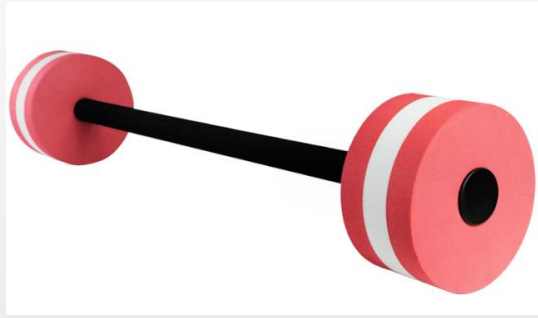

Modes

Light barbell

Heavy barbell

Dumbbell

Product Details:

- 1. Barbell rod Length: 40CM
- 2. Product specification: We also have 10kg, 15kg, 20kg, 30kg, 50kg for choose
- 3. Material: HDPE+PP+Iron sand
- 4. Component: Barbell rod*1, Dumbbell rod*2, Bumper vinyl weight plates*12, Four nuts
- 5. MOQ: 50 sets

Modes

Light barbell

Heavy barbell

Dumbbell

Kettlebell

Product specification:

- 1.Barbell rod Length: 45CM
- 2.Product specification: 10kg,15kg,20kg,25Kg,30kg,40kg for choose
- 3.Material:Abs+PE+Iron sand
- 4.Component:Barbell rod*1,Dumbbell rod*2,Bumper vinyl weight plates*12, Nut*8,Kettlebell rod*1,Kettlebell handle*2,Dumbbell stand*1
- 5.MOQ:50 sets

Product Name

Long barbell on the water

EXW Price

\$7/Pair

Size

15cm * 74.5cm

Model No.: BA-659

Color

Red

Green

Blue+Orange (For kids)

Product specification:
1.Dimension: 15cm * 15cm * 74.5cm
2.Material:EVA
3.Usage:Swimming practice use
4.MOQ:50 sets