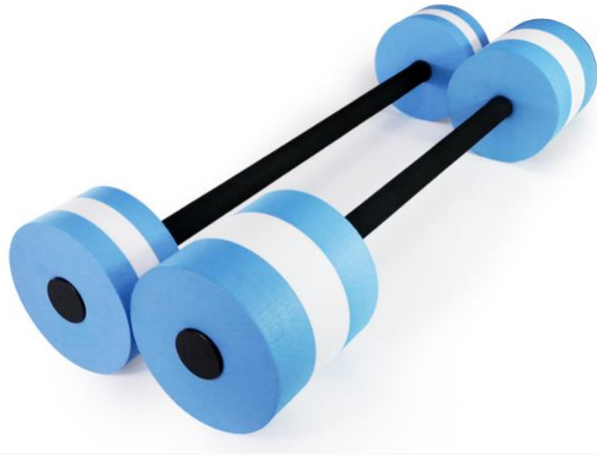

Product Name

Long barbell on the water

EXW Price

\$7/Pair

Size

15cm * 74.5cm

Model No.: BA-659

Color

Red

Green

Blue+Orange (For kids)

Product specification:
1.Dimension: 15cm * 15cm * 74.5cm
2.Material:EVA
3.Usage:Swimming practice use
4.MOQ:50 sets