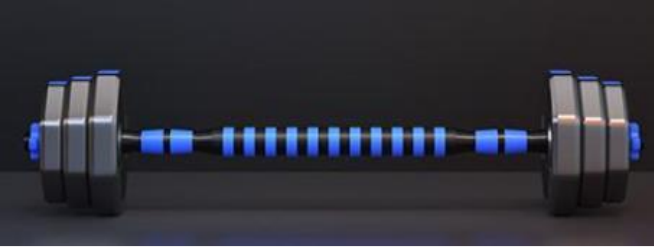

Modes

Light barbell

Heavy barbell

Dumbbell

Product Details:

- 1. Barbell rod Length: 40CM
- 2. Product specification: We also have 10kg, 15kg, 20kg, 30kg, 50kg for choose
- 3. Material: HDPE+PP+Iron sand
- 4. Component: Barbell rod*1, Dumbbell rod*2, Bumper vinyl weight plates*12, Four nuts
- 5. MOQ: 50 sets

Modes

Light barbell

Heavy barbell

Dumbbell

Product specification:

- 1.Barbell rod Length: 40CM
- 2.Product specification: We also have 10kg,20kG,30kg,40kg for choose
- 3.Material:HDPE+PP+Iron sand
- 4.Component:Barbell rod*1,Dumbbell rod*2,Bumper vinyl weight plates*12,Four nuts
- 5.MOQ:50 sets

Product Name

Free disassembly
Barbell set

EXW Price

\$11.74/Set

Color&Weight

Black+Blue 20kg

Model No.: BA-279

Accessories:1kG*4 1.5KG*4 2KG*4

Modes

Light barbell

Heavy barbell

dumbbell

Product specification:
1.Barbell rod Length: 42CM
2.Product specification: 10kg,20kg,30kg,40kg for choose
3.Material:PVC+Iron sand
4.Component:Barbell rod*1,Dumbbell rod*2,Bumper vinyl weight plates*12,Four nuts
5.MOQ:50 sets