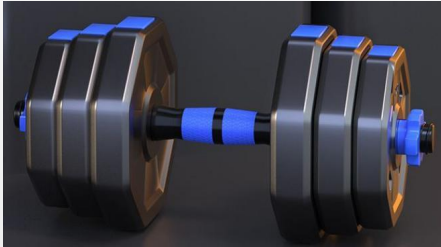

Modes

Light barbell

Heavy barbell

Dumbbell

Product Details:

- 1. Barbell rod Length: 40CM
- 2. Product specification: We also have 10kg, 15kg, 20kg, 30kg, 50kg for choose
- 3. Material: HDPE+PP+Iron sand
- 4. Component: Barbell rod*1, Dumbbell rod*2, Bumper vinyl weight plates*12, Four nuts
- 5. MOQ: 50 sets

Modes

Light barbell

Heavy barbell

Dumbbell

Product specification:

- 1.Barbell rod Length: 40CM
- 2.Product specification: We also have 10kg,20kG,30kg,40kg for choose
- 3.Material:HDPE+PP+Iron sand
- 4.Component:Barbell rod*1,Dumbbell rod*2,Bumper vinyl weight plates*12,Four nuts
- 5.MOQ:50 sets

Product Name

Free disassembly
Barbell set

EXW Price

\$11.74/Set

Color&Weight

Black+Blue 20kg

Model No.: BA-279

Accessories:1kG*4 1.5KG*4 2KG*4

Modes

Light barbell

Heavy barbell

dumbbell

Product specification:
1.Barbell rod Length: 42CM
2.Product specification: 10kg,20kg,30kg,40kg for choose
3.Material:PVC+Iron sand
4.Component:Barbell rod*1,Dumbbell rod*2,Bumper vinyl weight plates*12,Four nuts
5.MOQ:50 sets