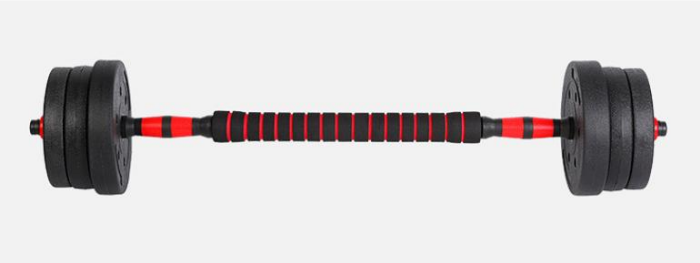

Product Name

Free disassembled
Barbell set

EXW Price

\$11.49/Set

Color&Weight

Black+Red/20kg

Model No.: BA-256

Accessories: 1.25kg*4 1.5kg*4 2kg*4

Modes

Light barbell

Heavy barbell

Dumbbell

Product Details:

- 1. Barbell rod Length: 40CM
- 2. Product specification: We also have 10kg, 15kg, 20kg, 30kg, 50kg for choose
- 3. Material: HDPE+PP+Iron sand
- 4. Component: Barbell rod*1, Dumbbell rod*2, Bumper vinyl weight plates*12, Four nuts
- 5. MOQ: 50 sets

Modes

Light barbell

Heavy barbell

Dumbbell

Product specification:

- 1.Barbell rod Length: 40CM
- 2.Product specification: We also have 10kg,20kG,30kg,40kg for choose
- 3.Material:HDPE+PP+Iron sand
- 4.Component:Barbell rod*1,Dumbbell rod*2,Bumper vinyl weight plates*12,Four nuts
- 5.MOQ:50 sets

Modes

Light barbell

Heavy barbell

dumbbell

Product specification:
1.Barbell rod Length: 42CM
2.Product specification: 10kg,20kg,30kg,40kg for choose
3.Material:PVC+Iron sand
4.Component:Barbell rod*1,Dumbbell rod*2,Bumper vinyl weight plates*12,Four nuts
5.MOQ:50 sets